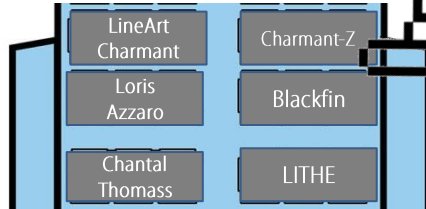

WORKSHOP
#IPSO24
SEAT MAP

NOUTATI

LUX

PREMIUM

MEDIUM

BUGET

CLICK on BRAND