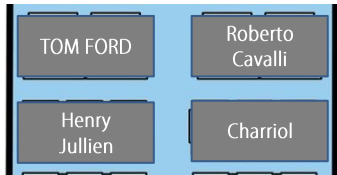

WORKSHOP
#IPSO24
SEAT MAP

NOUTATI

LUX

PREMIUM

MEDIUM

BUGET

CLICK on BRAND