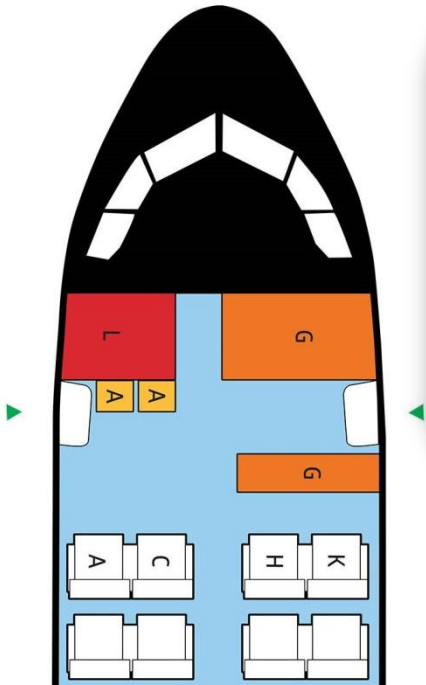

WORKSHOP
#IPSO24
SEAT MAP

NOUTATI

LUX

PREMIUM

MEDIUM

BUGET

CLICK on BRAND